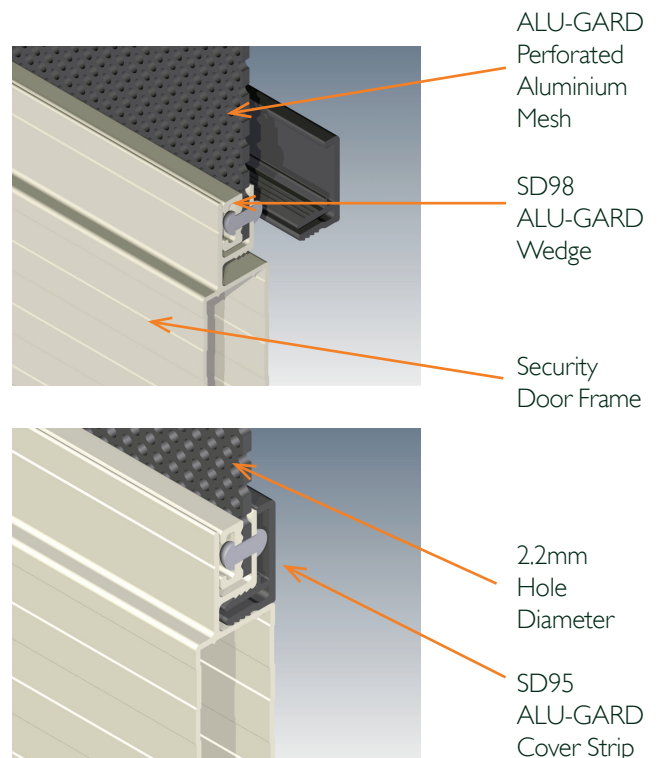

ALU-GARD Security Screens are suitable for a wide range of residential and commercial applications including the following:

- Hinged Doors
- Sliding Doors
- Security Window Screens
- Balustrade
- Fencing

ALU-GARD Test Performances

The ALSPEC ALU-GARD Screen Door System has been tested in an approved NATA test rig to Australian Standards AS5041-2003 for hinged security doors.

Knife Shear Test

PASS

Dynamic Impact Test

PASS

Jemmy Test

PASS

Your local ALU-GARD Supplier:

LIFESTYLE SECURITY DOORS
PHONE: 08 8364 3511
FAX: 08 8364 3517
 639 MAGILL ROAD, MAGILL 5072

Call 1300 ALSPEC (257732)

www.alspec.com.au

alspec
 ALUMINIUM SYSTEMS
 SPECIALISTS